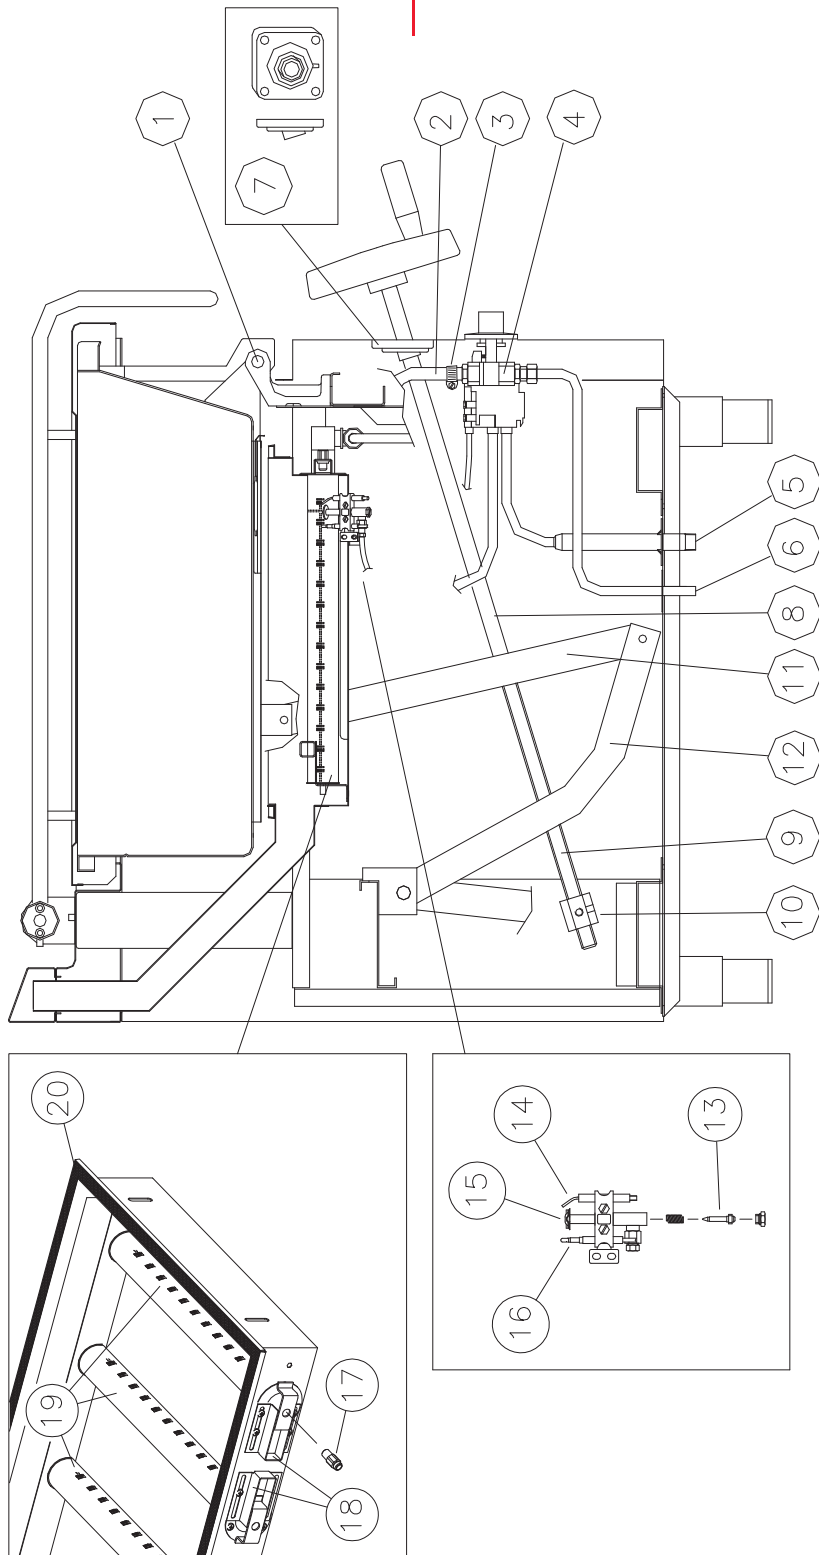

F900 SERIES

G9881 Bratt Pan

Fitments

Fitments

Item	Description	Spares No.	Part No.
1.	Water inlet pipe		GRP04-0110
2.	Handle		SMB0608-00
3.	Hinge head		SMB0612-00
4.	Shave ring for hinge		SMB0618-00
5.	Pin pipe spring hinge		SMB0614-00
6.	Hinge spring		SMB0616-00
7.	Hinge head (RH)		SMB0610-00
8.	Hinge support		SMB0606-00
9.	Handwheel		SMB0636-00
10.	Adjustable foot (stainless steel)		20100020
11.	Water inlet tap		30200008
12.	Gas control		30100080
13.	Start button assembly		40100132
14.	Igniter cable		40100133
15.	1.5V battery		40200107

F900 SERIES

G9881 Bratt Pan

Controls

Controls

Item	Description	Spares No.	Part No.
1.	Pan tilt bracket		SMB0634-00
2.	Water inlet pipe		10600022
3.	Clip		10300033
4.	Water inlet tap		30200008
5.	Gas inlet		SMB0064-00
6.	Water inlet pipe		SMB0066-00
7.	Bearing		20400012
8.	Extension for screw		SMB0630-00
9.	Pan tilt screw		SMB0129-00
10.	Female screw		SC0022-00
11.	Tilt lever		SMB0624-00
12.	Tilt arm		SMB0620-00
13.	Pilot injector (natural gas)		30500003
13.	Pilot injector (propane/butane gas)		30500004
14.	Igniter		30100054
15.	Pilot		30100005
16.	Thermocouple		40400110
17.	Burner injector (natural gas)		30500060
17.	Burner injector (propane gas)		30500020
18.	Air regulator		SC1404-00
19.	Burner		30400050
20.	Compartment tray insulation		60500100

G9881 Bratt Pan

Fitments

Fitments

Item	Description	Spares No.	Part No.
1.	Control		40700294
2.	Lamp (green)		40200152
3.	Switch		40100026
4.	Contactor block		40100112
5.	Start button cover		40100036
6.	Start button		40100034
7.	Fuse		40200084
8.	Transformer for ignition		40200112
9.	Terminal block 1		40200024
10.	Terminal block 2		40200022
11.	Terminal block 3		40200032
12.	Fuse		40200084
13.	Relay		40100030
14.	Actuator		40300122
15.	Limit switch		40100028
16.	Actuator bracket		SMB1048-00