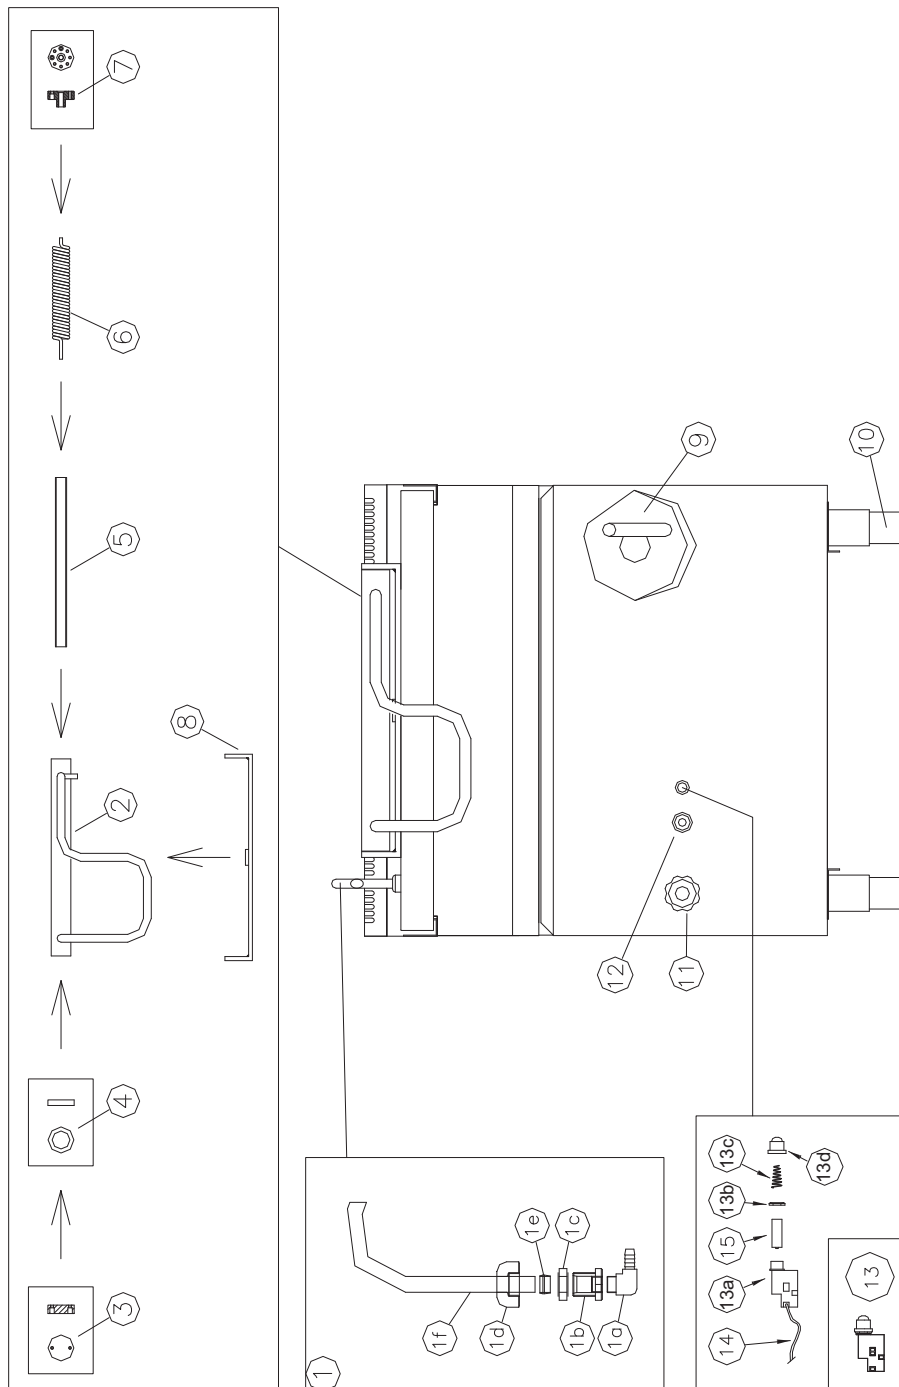

F900 SERIES

G9881 Bratt Pan

Fitments

Fitments

Item	Description	Spares No.	Part No.
1.	Water inlet pipe		GRP04-0110
2.	Handle		SMB0608-00
3.	Hinge head		SMB0612-00
4.	Shave ring for hinge		SMB0618-00
5.	Pin pipe spring hinge		SMB0614-00
6.	Hinge spring		SMB0616-00
7.	Hinge head (RH)		SMB0610-00
8.	Hinge support		SMB0606-00
9.	Handwheel		SMB0636-00
10.	Adjustable foot (stainless steel)		20100020
11.	Water inlet tap		30200008
12.	Gas control		30100080
13.	Start button assembly		40100132
14.	Igniter cable		40100133
15.	1.5V battery		40200107

F900 SERIES

G9881 Bratt Pan

Controls

Controls

Item	Description	Spares No.	Part No.
1.	Pan tilt bracket		SMB0634-00
2.	Water inlet pipe		10600022
3.	Clip		10300033
4.	Water inlet tap		30200008
5.	Gas inlet		SMB0064-00
6.	Water inlet pipe		SMB0066-00
7.	Bearing		20400012
8.	Extension for screw		SMB0630-00
9.	Pan tilt screw		SMB0129-00
10.	Female screw		SC0022-00
11.	Tilt lever		SMB0624-00
12.	Tilt arm		SMB0620-00
13.	Pilot injector (natural gas)		30500003
13.	Pilot injector (propane/butane gas)		30500004
14.	Igniter		30100054
15.	Pilot		30100005
16.	Thermocouple		40400110
17.	Burner injector (natural gas)		30500060
17.	Burner injector (propane gas)		30500020
18.	Air regulator		SC1404-00
19.	Burner		30400050
20.	Compartment tray insulation		60500100

G9881 Bratt Pan

Fitments

Fitments

Item	Description	Spares No.	Part No.
1.	Control		40700294
2.	Lamp (green)		40200152
3.	Switch		40100026
4.	Contactor block		40100112
5.	Start button cover		40100036
6.	Start button		40100034
7.	Fuse		40200084
8.	Transformer for ignition		40200112
9.	Terminal block 1		40200024
10.	Terminal block 2		40200022
11.	Terminal block 3		40200032
12.	Fuse		40200084
13.	Relay		40100030
14.	Actuator		40300122
15.	Limit switch		40100028
16.	Actuator bracket		SMB1048-00