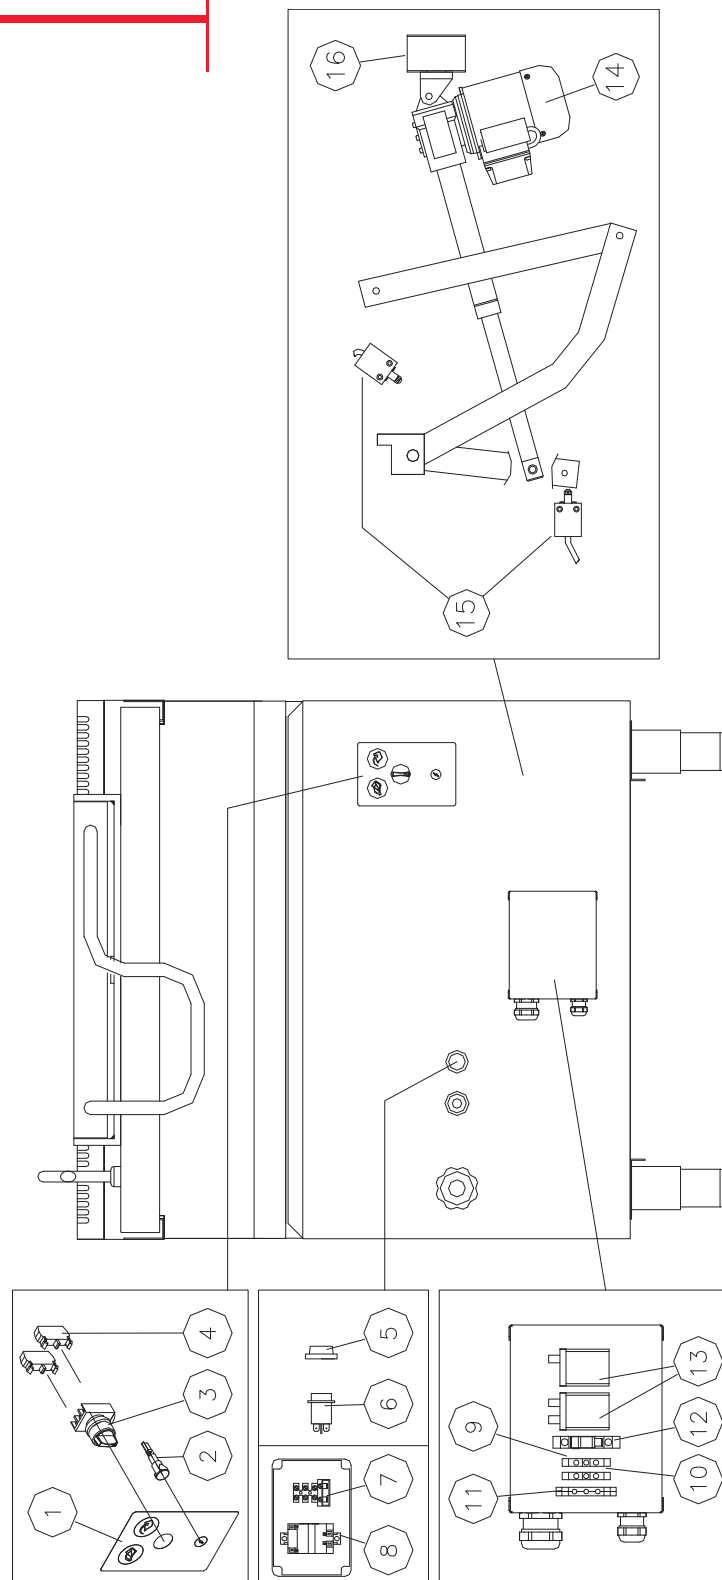

F900 SERIES

G9881 Bratt Pan

Fitments

Fitments

Item	Description	Spares No.	Part No.
1.	Water inlet pipe		GRP04-0110
2.	Handle		SMB0608-00
3.	Hinge head		SMB0612-00
4.	Shave ring for hinge		SMB0618-00
5.	Pin pipe spring hinge		SMB0614-00
6.	Hinge spring		SMB0616-00
7.	Hinge head (RH)		SMB0610-00
8.	Hinge support		SMB0606-00
9.	Handwheel		SMB0636-00
10.	Adjustable foot (stainless steel)		20100020
11.	Water inlet tap		30200008
12.	Gas control		30100080
13.	Start button assembly		40100132
14.	Igniter cable		40100133
15.	1.5V battery		40200107

F900 SERIES

G9881 Bratt Pan

Controls

Controls

Item	Description	Spares No.	Part No.
1.	Pan tilt bracket		SMB0634-00
2.	Water inlet pipe		10600022
3.	Clip		10300033
4.	Water inlet tap		30200008
5.	Gas inlet		SMB0064-00
6.	Water inlet pipe		SMB0066-00
7.	Bearing		20400012
8.	Extension for screw		SMB0630-00
9.	Pan tilt screw		SMB0129-00
10.	Female screw		SC0022-00
11.	Tilt lever		SMB0624-00
12.	Tilt arm		SMB0620-00
13.	Pilot injector (natural gas)		30500003
13.	Pilot injector (propane/butane gas)		30500004
14.	Igniter		30100054
15.	Pilot		30100005
16.	Thermocouple		40400110
17.	Burner injector (natural gas)		30500060
17.	Burner injector (propane gas)		30500020
18.	Air regulator		SC1404-00
19.	Burner		30400050
20.	Compartment tray insulation		60500100

G9881 Bratt Pan

Fitments

Fitments

Item	Description	Spares No.	Part No.
1.	Control		40700294
2.	Lamp (green)		40200152
3.	Switch		40100026
4.	Contactor block		40100112
5.	Start button cover		40100036
6.	Start button		40100034
7.	Fuse		40200084
8.	Transformer for ignition		40200112
9.	Terminal block 1		40200024
10.	Terminal block 2		40200022
11.	Terminal block 3		40200032
12.	Fuse		40200084
13.	Relay		40100030
14.	Actuator		40300122
15.	Limit switch		40100028
16.	Actuator bracket		SMB1048-00